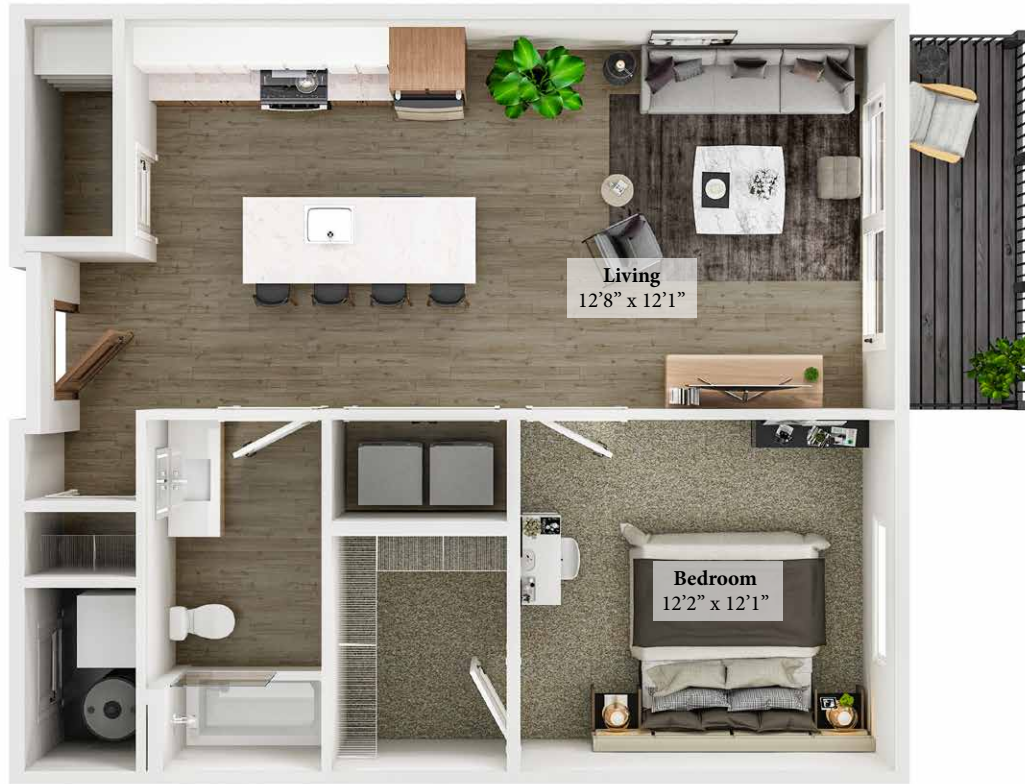

FORESTBROOK PARK

APARTMENT HOMES

The Aspen

One Bedroom, One Bath Apartment
712 Sq. Ft.

248-775-7889 | 1710 N. Pontiac Trail, Walled Lake, Michigan 48390
Manager@ForestbrookPark.com | ForestbrookPark.com

*In Select Units We reserve the right to modify features, price, specifications and/or to change or discontinue models without notice or obligation.
Floor plan dimensions are approximate. All information provided herein is subject to change at ownership's sole discretion.